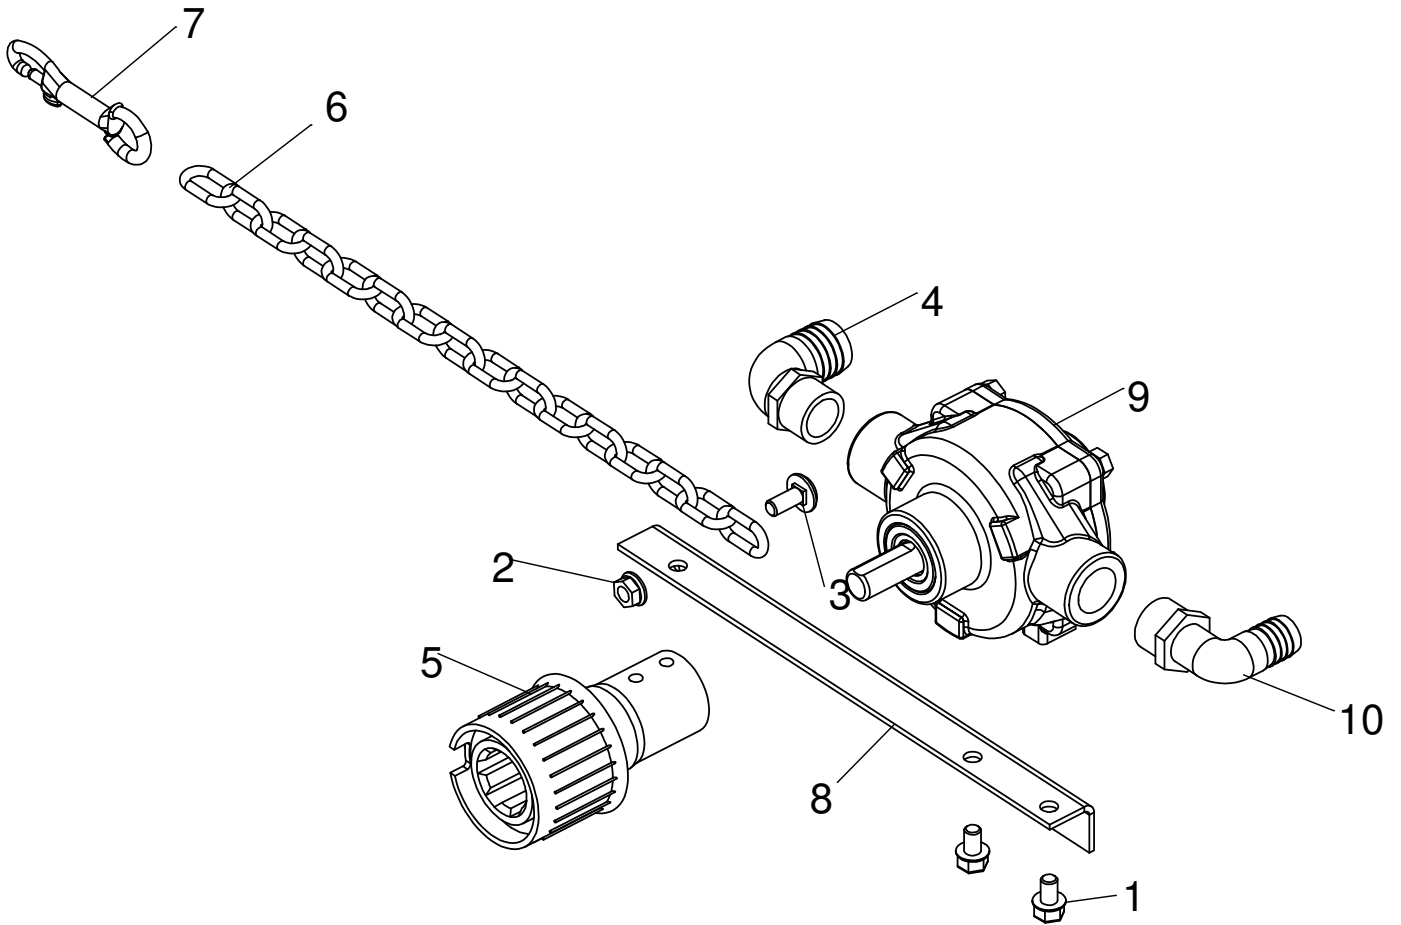

6 Roller PTO Pump

ITEM NO.	PART NUMBER	DESCRIPTION	QTY.	Note
1	N167649	5/16" x 1/2" Flange Bolt	2	
2	A22698	5/16" Flange Nut	1	
3	03H1540	5/16" x 3/4" Carriage Bolt	1	
4	5CS43638	Elbow 3/4" MP - 1" barb	1	
5	5CS43639	PTO Quick Connect Adapter	1	
6	5CS50268	Chain 2/0 - 1.5 ft	1	
7	5CS43650	Chain Latch	1	
8	5CS43622	Pump Mount Angle	1	
9	5CS43637	Pump Cast 6 Roller	1	
9	5CS43649	Pump Silver Series 6 Roller	1	
10	5CS43633	Elbow 3/4" MP - 3/4" barb	1	